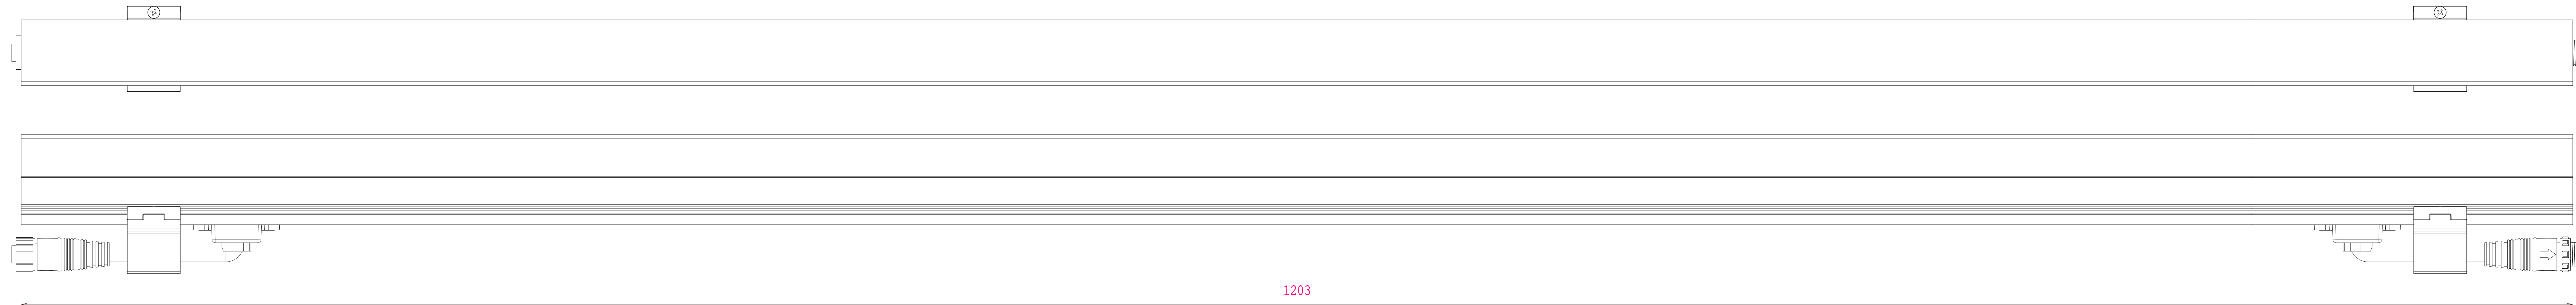

1503

1203

903

603

303

HERA EĞLENCE VE MİMARİ AYDINLATMA SİSTEMLERİ A.Ş.
Güllübağlar Mah. Kahramanlar Cad.
No: 3-1 34906 Pendik / İstanbul / Turkey
T: +90 216 307 79 00 F: +90 216 307 79 02
www.heraled.com / info@heraled.com

Product:
Sword® Dynamic White Flat Diffused_Series

Drawn	Date	Size	Rev.
Uğur SEZEN	21/02/19	A0	V1.0
		Scale 1:1	SHEET : 1 of 1