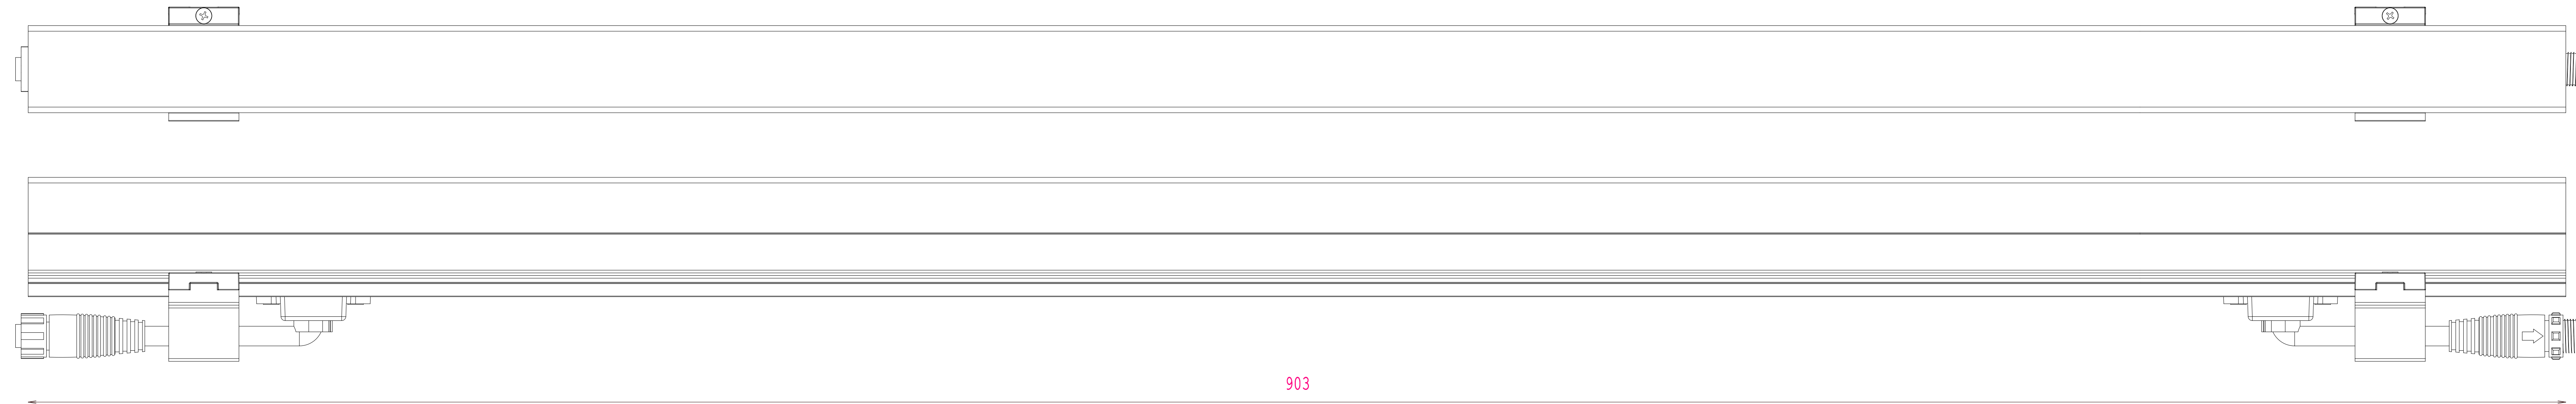

1503

1203

903

603

303

HERA EĞLENCE VE MİMARİ AYDINLATMA SİSTEMLERİ A.Ş.
Güllübağlar Mah. Kahramanlar Cad.
No: 3-1 34906 Pendik / İstanbul / Turkey
T: +90 216 307 79 00 F: +90 216 307 79 02
www.heraled.com / info@heraled.com

Product:
Sword® Dynamic White Flat Diffused_Series

Drawn	Date	Size	Rev.
Uğur SEZEN	21/02/19	A0	V1.0
		Scale 1:1	SHEET : 1 of 1