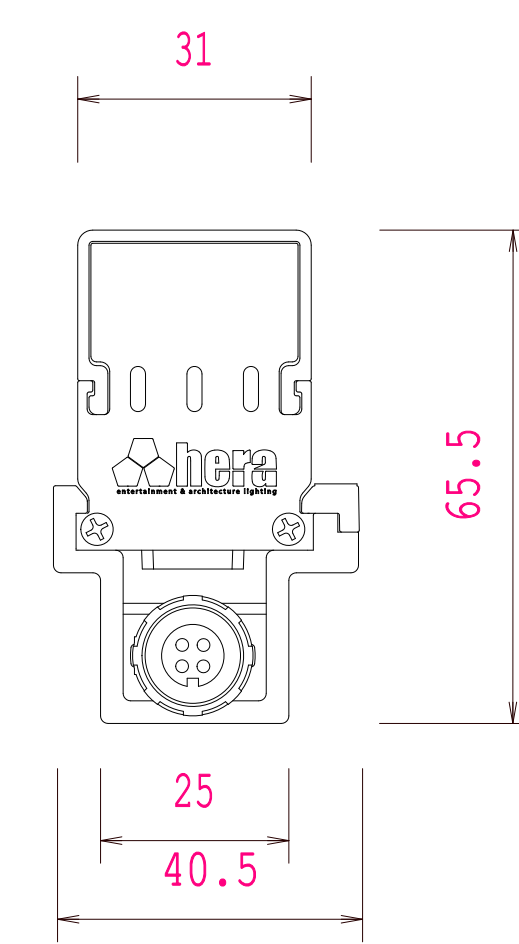

HERA EĞLENCE VE MİMARİ AYDINLATMA SİSTEMLERİ A.Ş.
Güllübağlar Mah. Kahramanlar Cad.
No: 3-1 34906 Pendik / İstanbul / Turkey
T: +90 216 307 79 00 F: +90 216 307 79 02
www.heraled.com / info@heraled.com

Product:
Sword® Dynamic White Flat Diffused_Series

Drawn	Date	Size	Rev.
Uğur SEZEN	21/02/19	A0	V1.0
		Scale 1:1	SHEET : 1 of 1