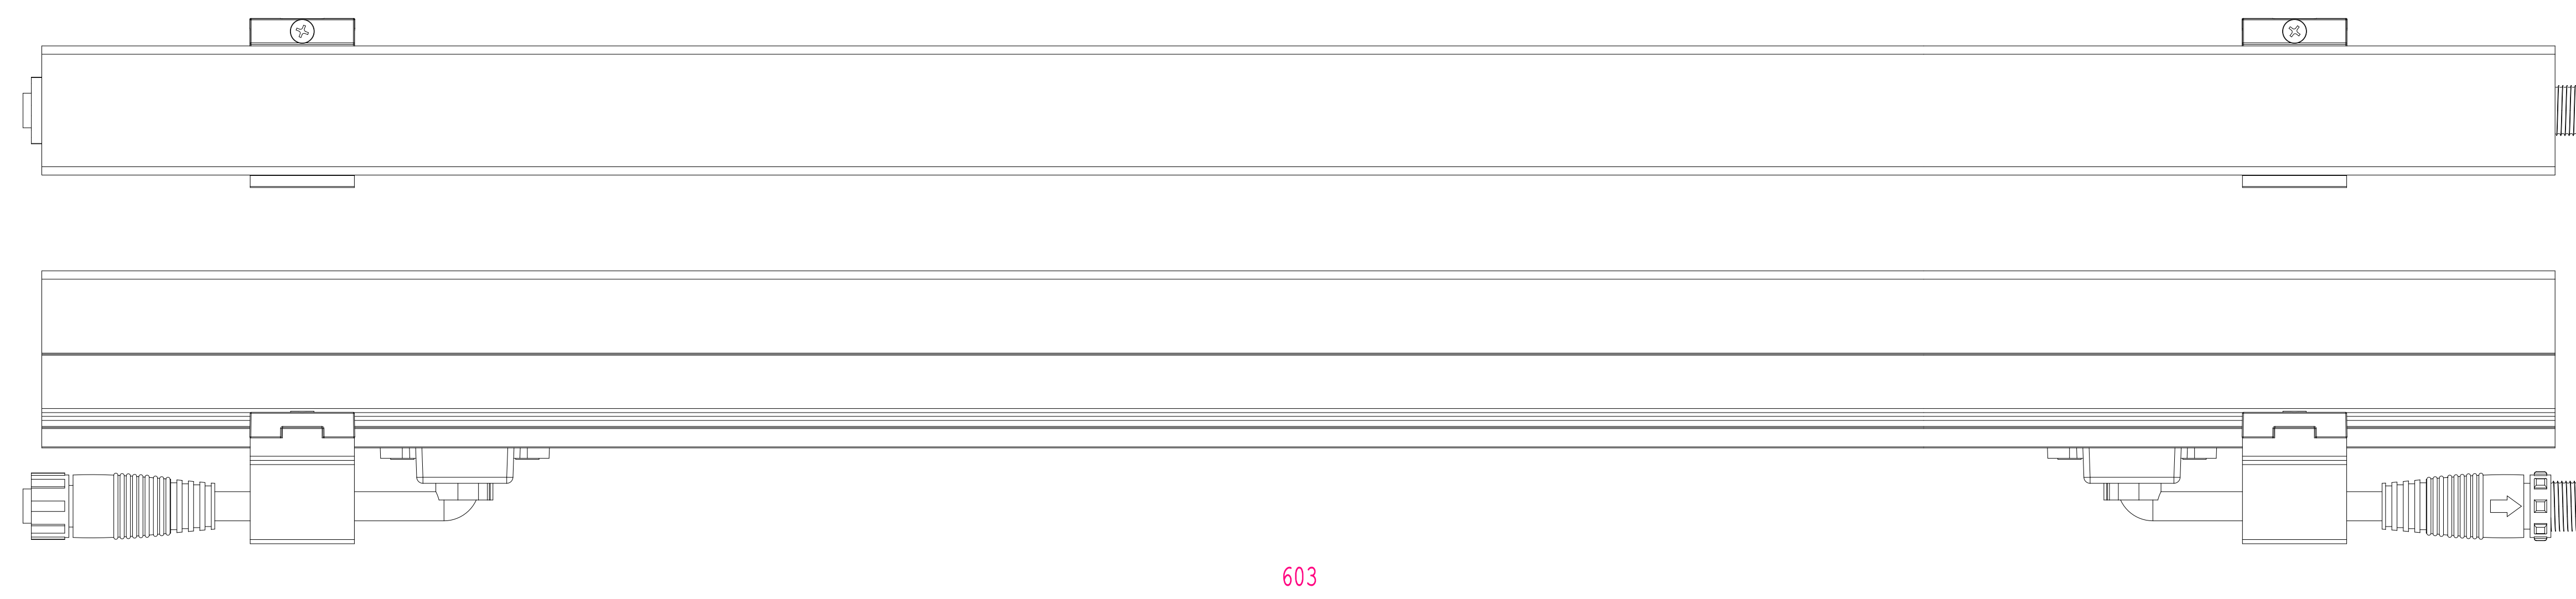

1503

1203

903

603

303

HERA EĞLENCE VE MİMARİ AYDINLATMA SİSTEMLERİ A.Ş.
Güllübağlar Mah. Kahramanlar Cad.
No: 3-1 34906 Pendik / İstanbul / Turkey
T: +90 216 307 79 00 F: +90 216 307 79 02
www.heraled.com / info@heraled.com

Product:
Sword® Dynamic White Flat Diffused_Series

Drawn	Date	Size	Rev.
Uğur SEZEN	21/02/19	A0	V1.0
		Scale 1:1	SHEET : 1 of 1