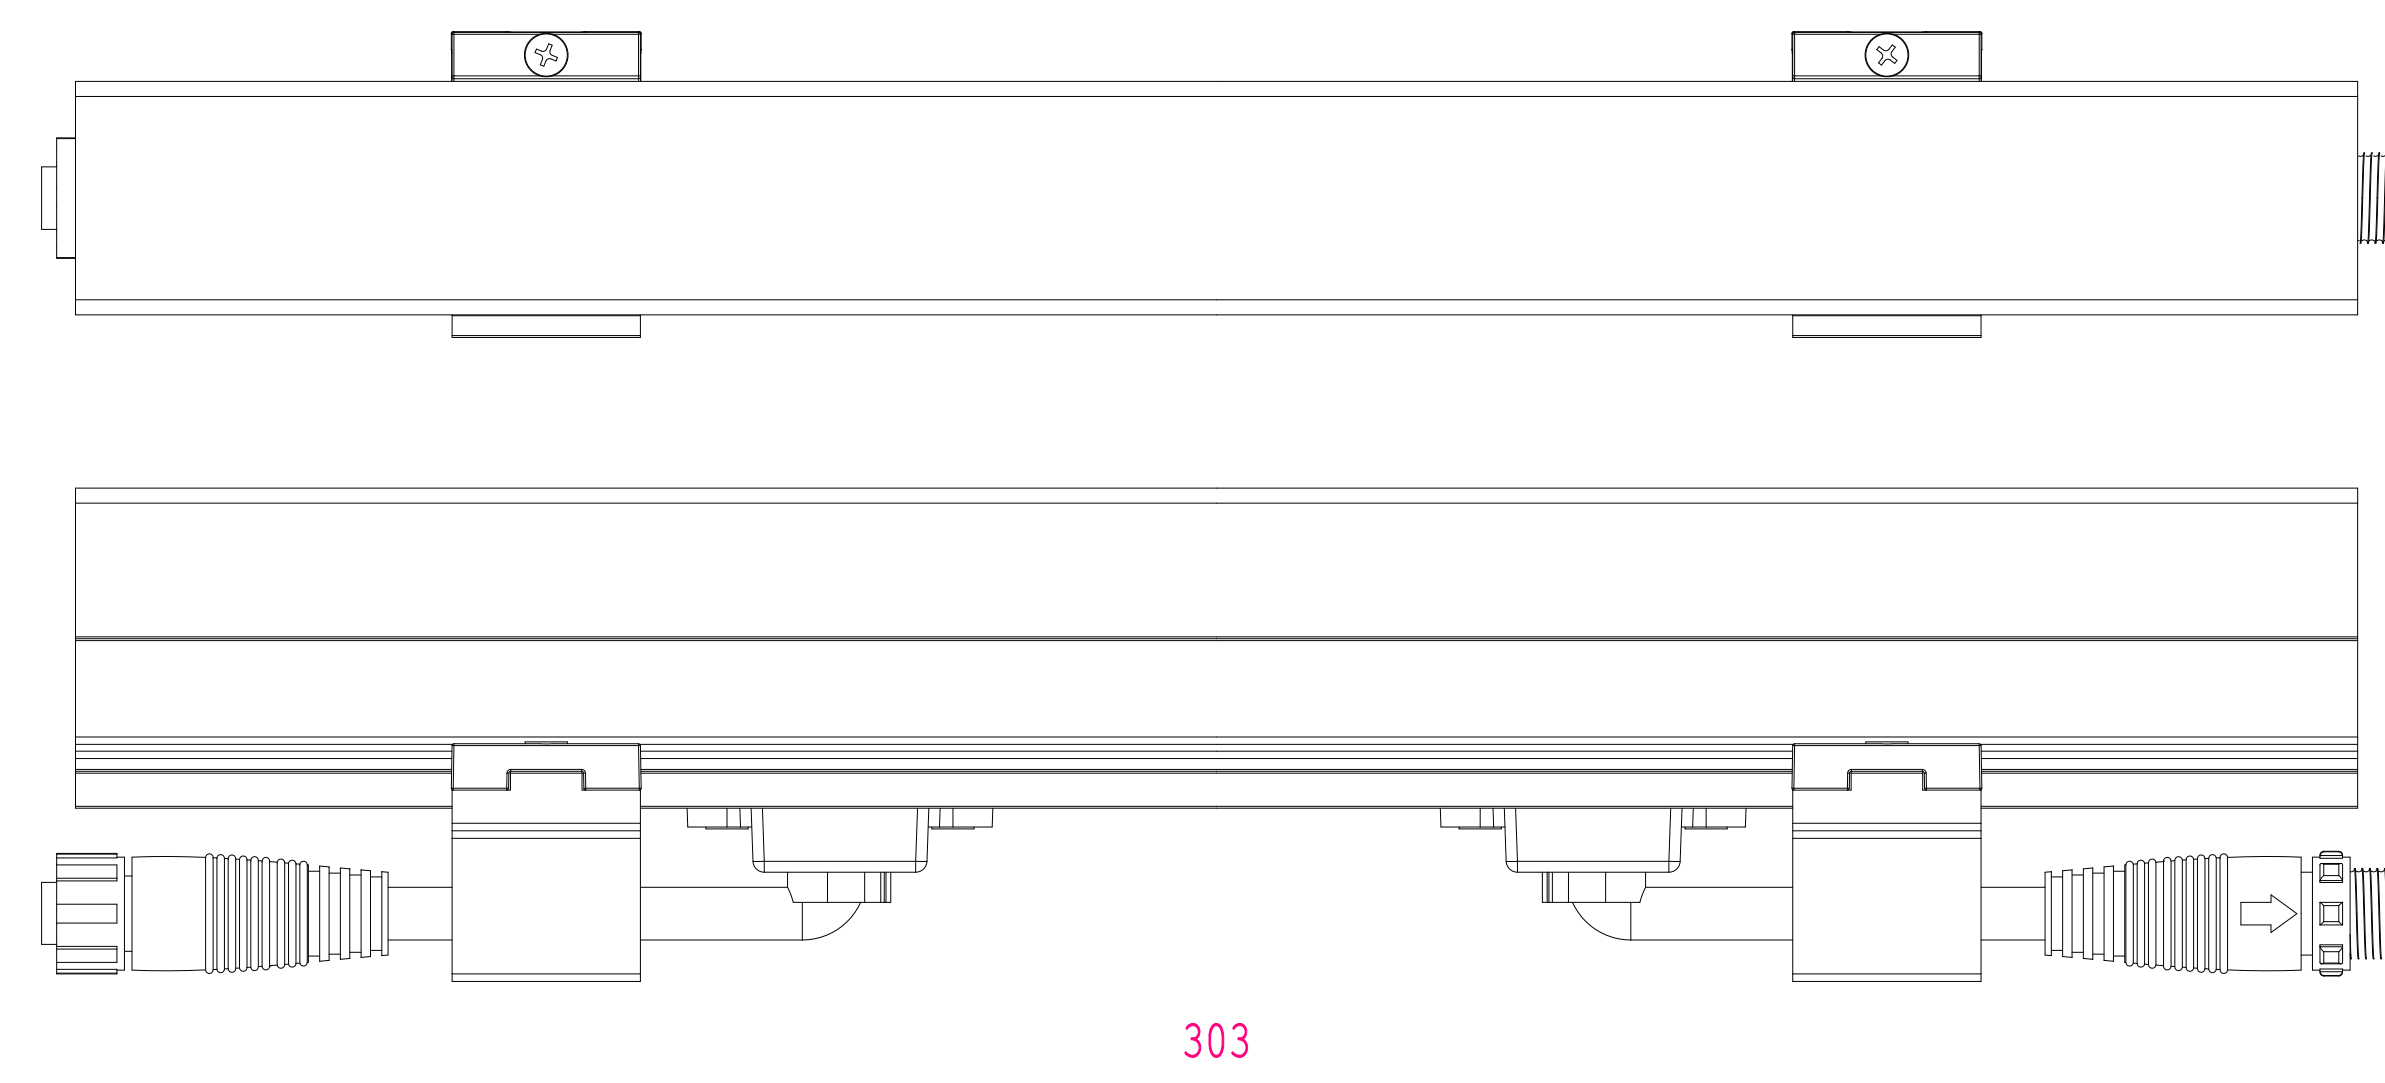

1503

1203

903

603

303

HERA EĞLENCE VE MİMARİ AYDINLATMA SİSTEMLERİ A.Ş.
Güllübağlar Mah. Kahramanlar Cad.
No: 3-1 34906 Pendik / İstanbul / Turkey
T: +90 216 307 79 00 F: +90 216 307 79 02
www.heraled.com / info@heraled.com

Product:
Sword® Dynamic White Flat Diffused_Series

Drawn	Date	Size	Rev.
Uğur SEZEN	21/02/19	A0	V1.0
		Scale 1:1	SHEET : 1 of 1