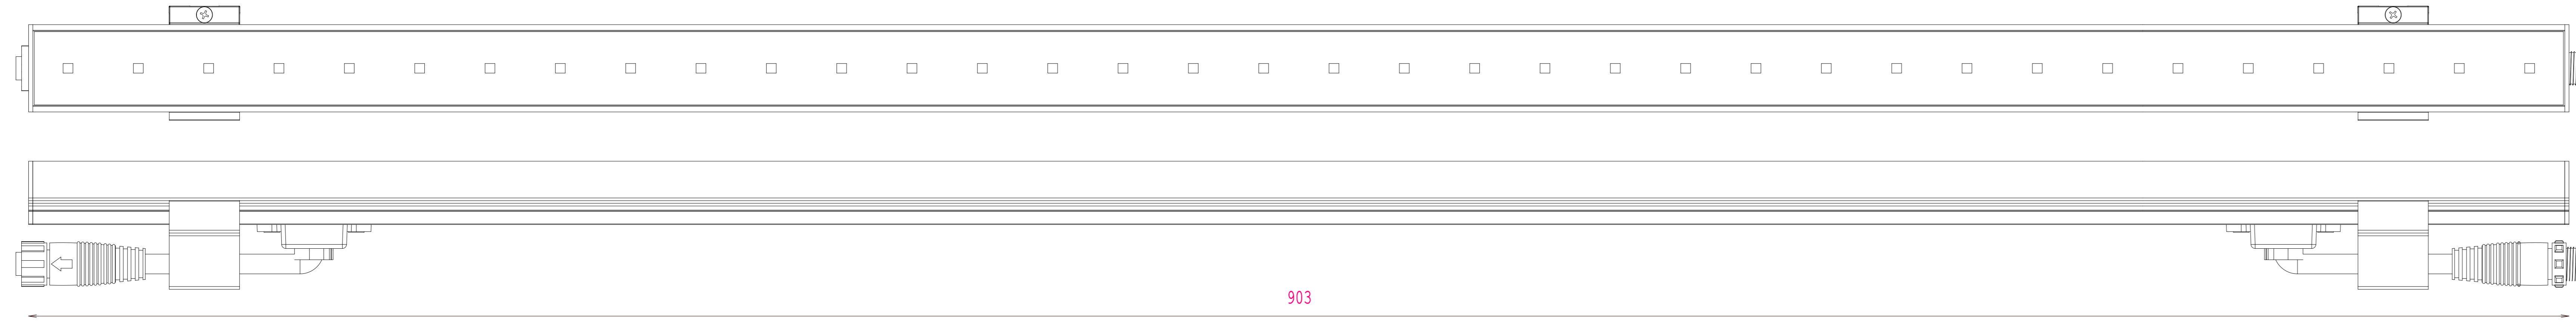

1503

1203

903

603

303

HERA EĞLENCE VE MİMARİ AYDINLATMA SİSTEMLERİ A.Ş.
Güllübağlar Mah. Kahramanlar Cad.
No: 3-1 34906 Pendik / İstanbul / Turkey
T: +90 216 307 79 00 F: +90 216 307 79 02
www.heraled.com / info@heraled.com

Product:
Sword® Dynamic White Direct View_Series

Drawn	Date	Size	Rev.
Uğur SEZEN	20/02/19	A0	V1.0
		Scale 1:1	SHEET : 1 of 1