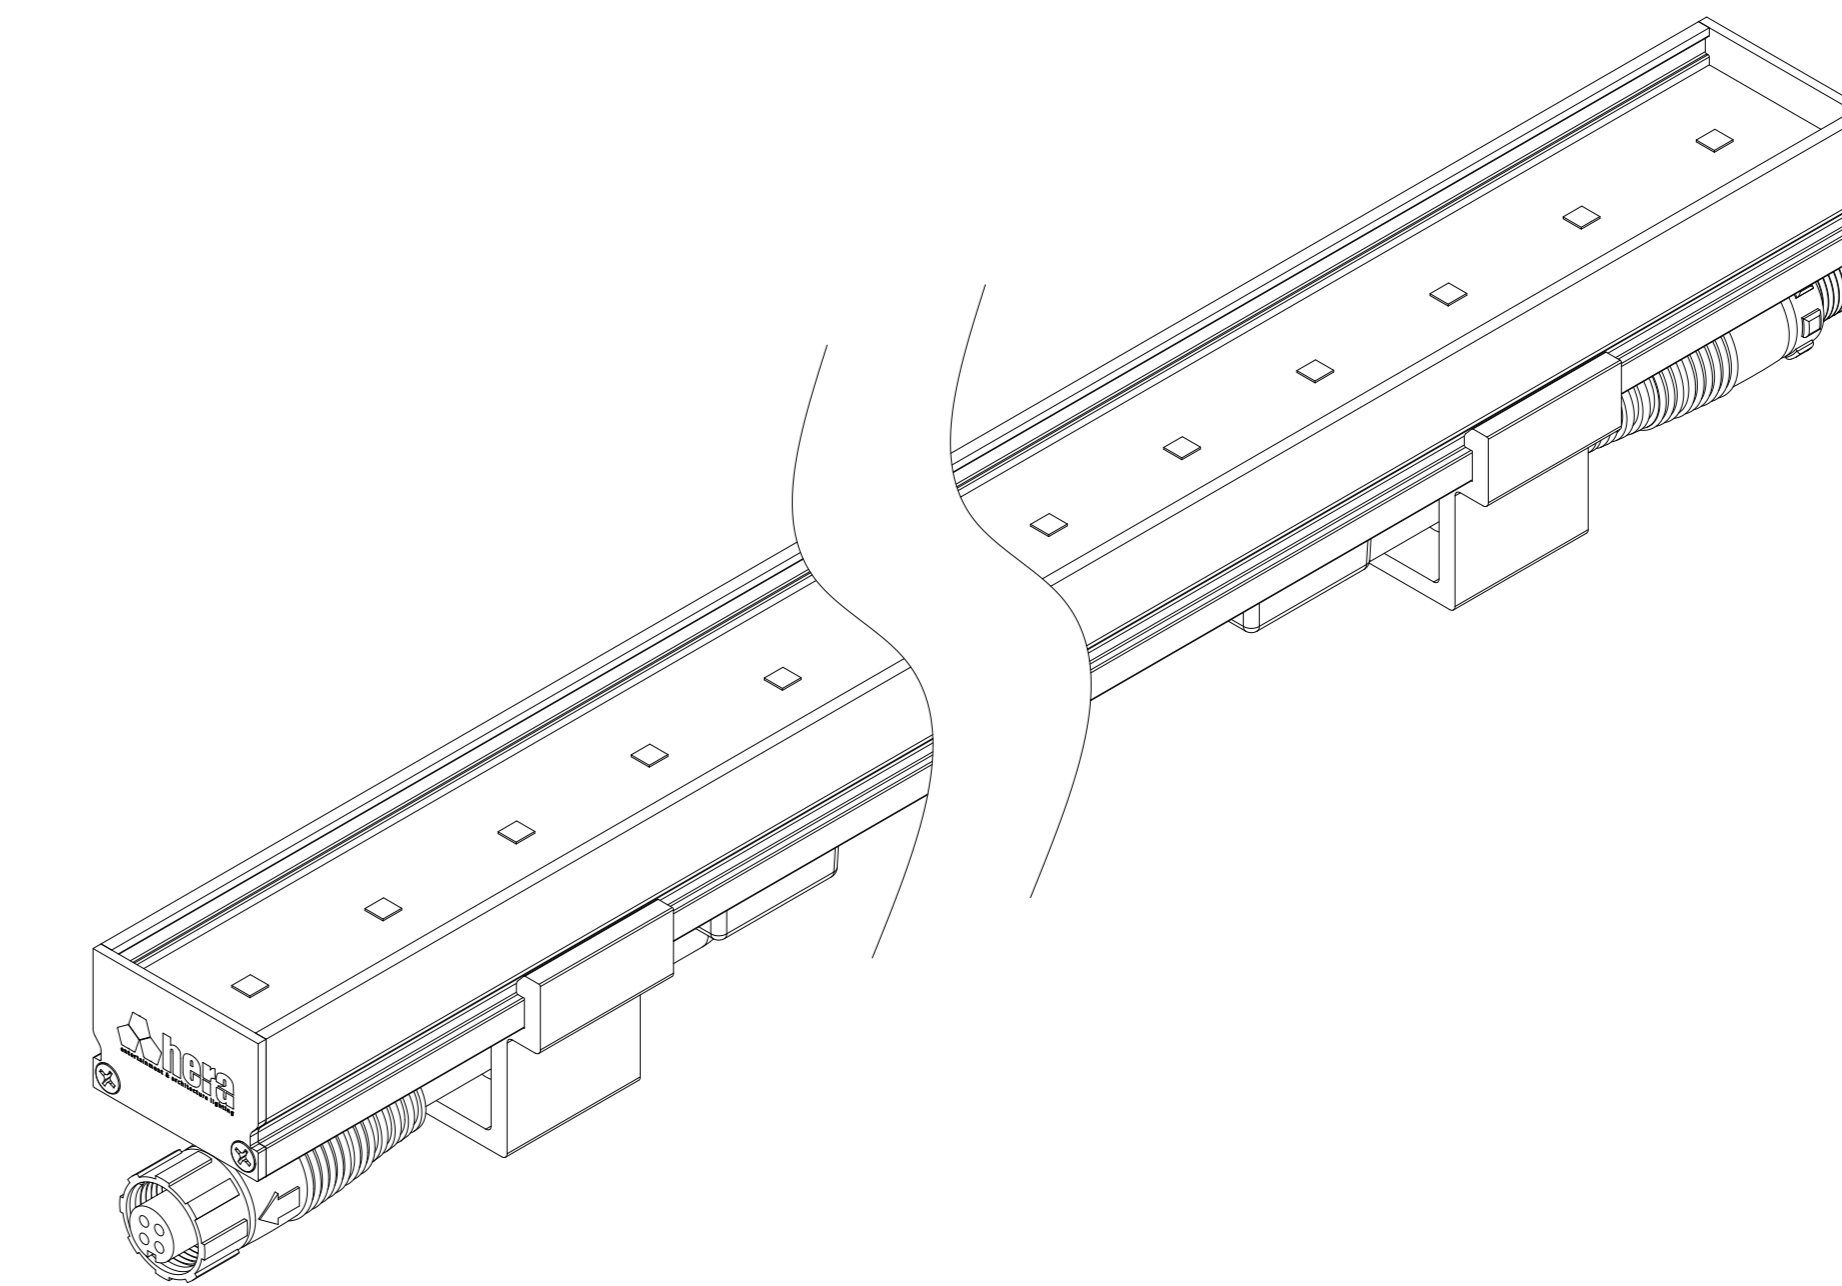

HERA EĞLENCE VE MİMARİ AYDINLATMA SİSTEMLERİ A.Ş.
Güllübağlar Mah. Kahramanlar Cad.
No: 3-1 34906 Pendik / İstanbul / Turkey
T: +90 216 307 79 00 F: +90 216 307 79 02
www.heraled.com / info@heraled.com

Product:
Sword® Dynamic White Direct View_Series

Drawn	Date	Size	Rev.
Uğur SEZEN	20/02/19	A0	V1.0
		Scale 1:1	SHEET : 1 of 1