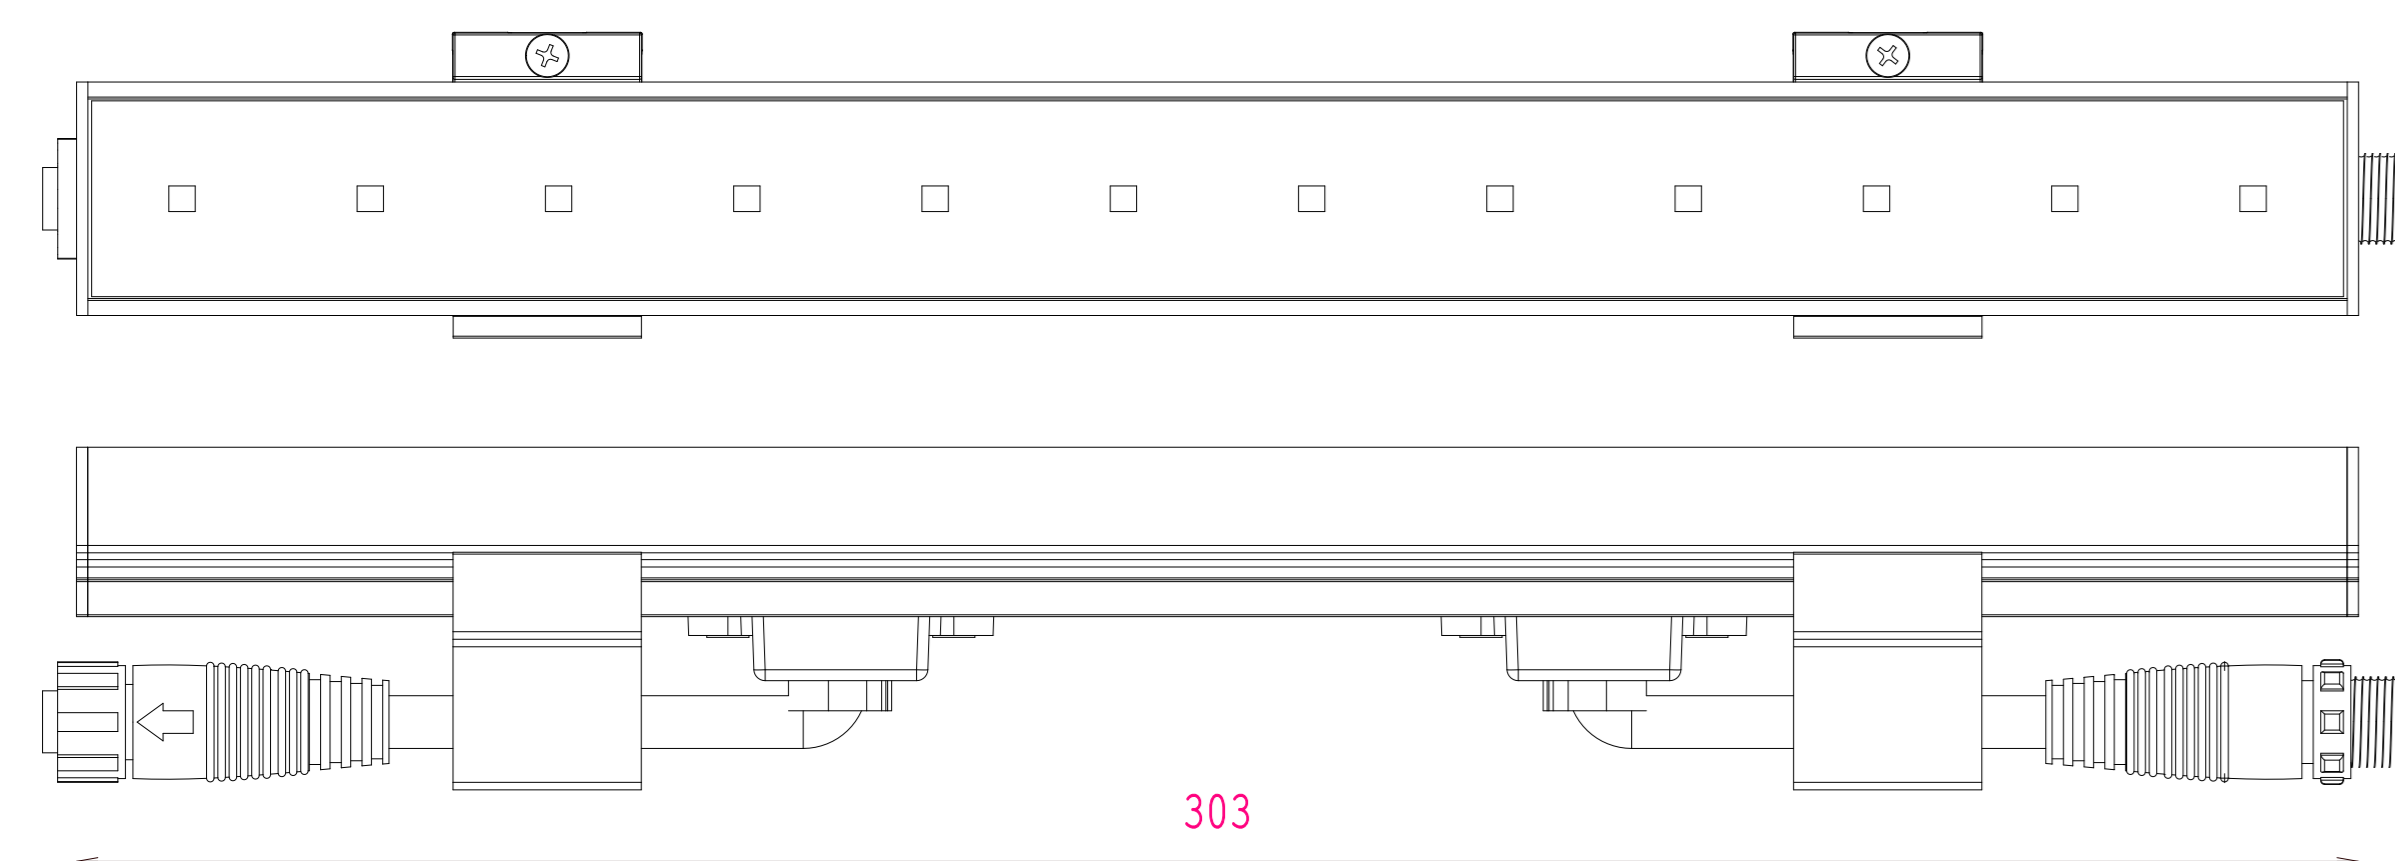

1503

1203

903

603

303

HERA EĞLENCE VE MİMARİ AYDINLATMA SİSTEMLERİ A.Ş.
Güllübağlar Mah. Kahramanlar Cad.
No: 3-1 34906 Pendik / İstanbul / Turkey
T: +90 216 307 79 00 F: +90 216 307 79 02
www.heraled.com / info@heraled.com

Product:
Sword® Dynamic White Direct View_Series

Drawn	Date	Size	Rev.
Uğur SEZEN	20/02/19	A0	V1.0
		Scale 1:1	SHEET : 1 of 1