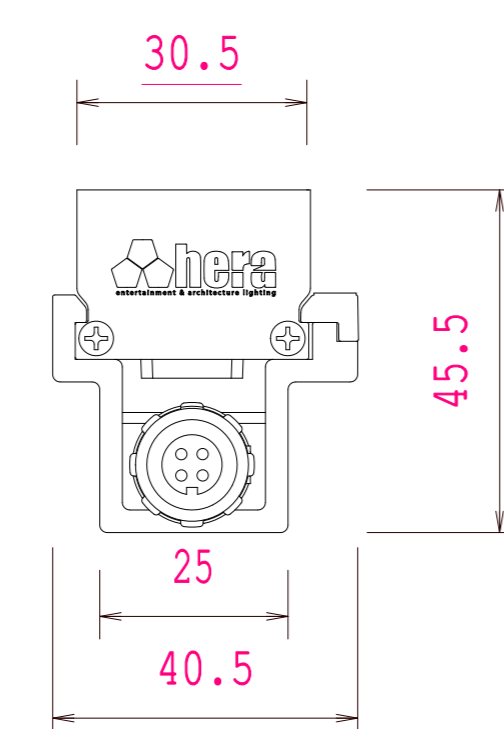

HERA EĞLENCE VE MİMARİ AYDINLATMA SİSTEMLERİ A.Ş.
Güllübağlar Mah. Kahramanlar Cad.
No: 3-1 34906 Pendik / İstanbul / Turkey
T: +90 216 307 79 00 F: +90 216 307 79 02
www.heraled.com / info@heraled.com

Product:
Sword® Dynamic White Direct View_Series

Drawn	Date	Size	Rev.
Uğur SEZEN	20/02/19	A0	V1.0
		Scale 1:1	SHEET : 1 of 1