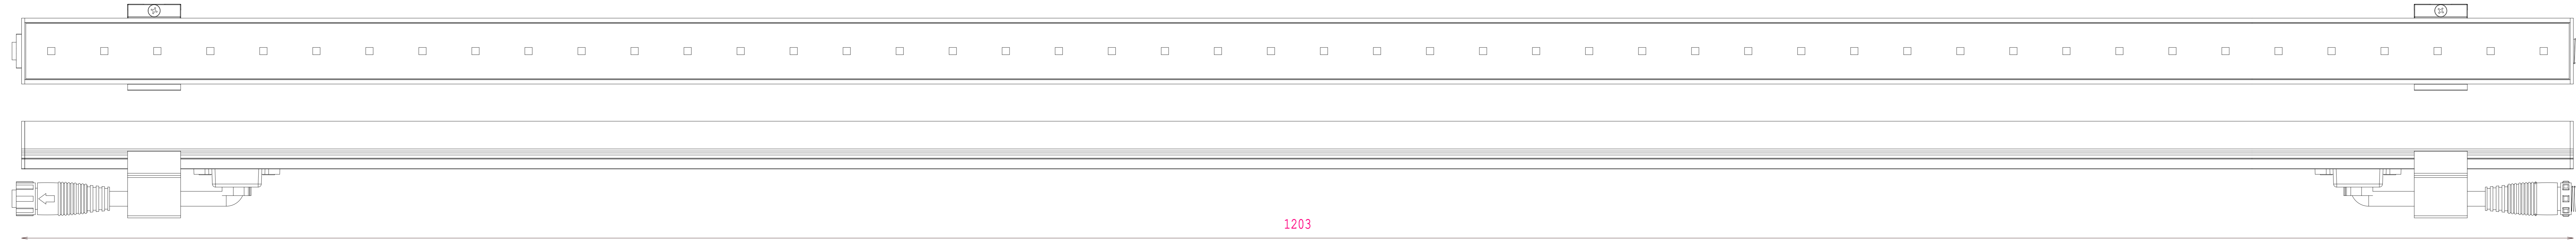

1503

1203

903

603

303

HERA EĞLENCE VE MİMARİ AYDINLATMA SİSTEMLERİ A.Ş.
Güllübağlar Mah. Kahramanlar Cad.
No: 3-1 34906 Pendik / İstanbul / Turkey
T: +90 216 307 79 00 F: +90 216 307 79 02
www.heraled.com / info@heraled.com

Product:
Sword® Dynamic White Direct View_Series

Drawn	Date	Size	Rev.
Uğur SEZEN	20/02/19	A0	V1.0
		Scale 1:1	SHEET : 1 of 1