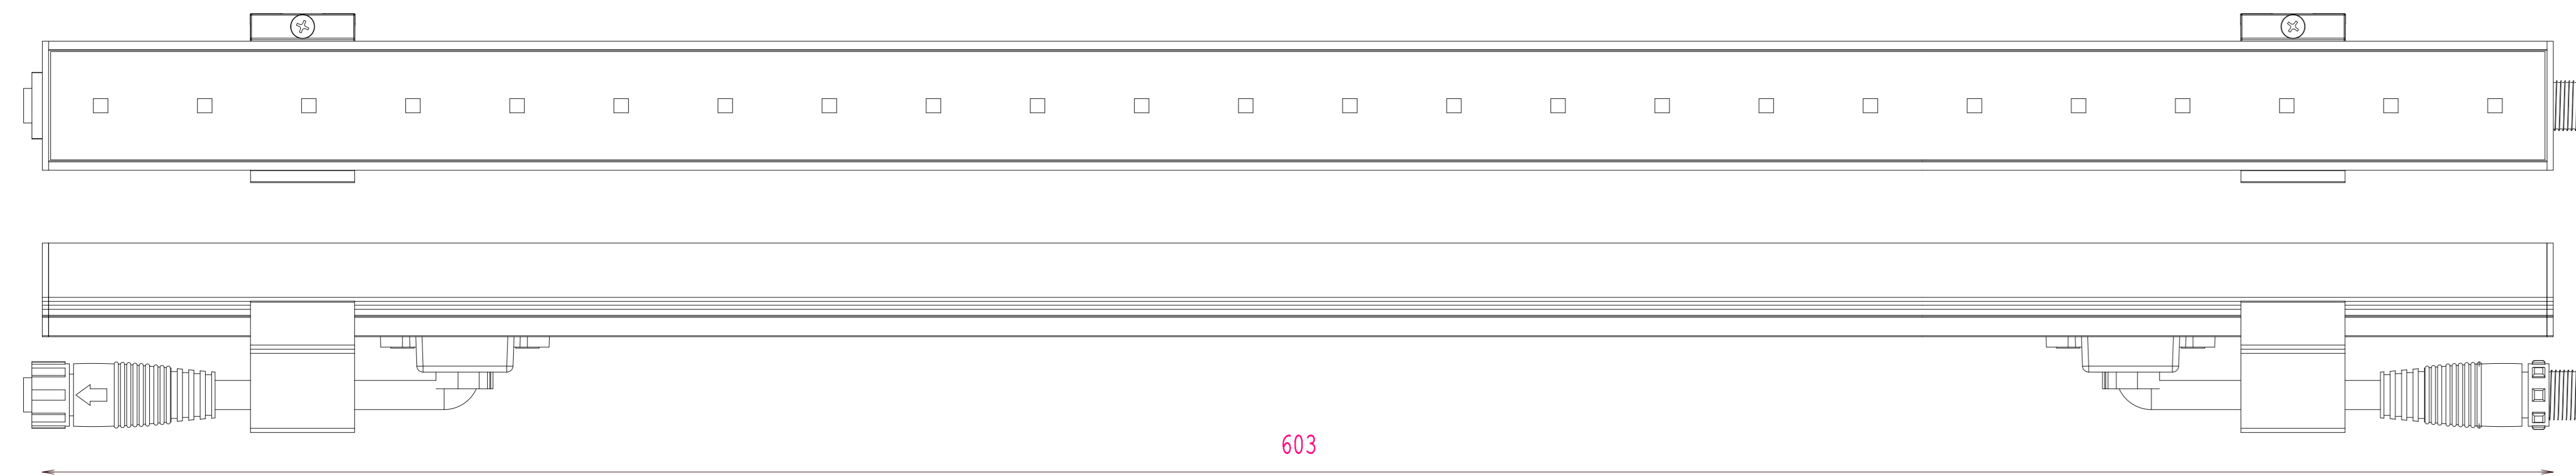

1503

1203

903

603

303

HERA EĞLENCE VE MİMARİ AYDINLATMA SİSTEMLERİ A.Ş.
Güllübağlar Mah. Kahramanlar Cad.
No: 3-1 34906 Pendik / İstanbul / Turkey
T: +90 216 307 79 00 F: +90 216 307 79 02
www.heraled.com / info@heraled.com

Product:
Sword® Dynamic White Direct View_Series

Drawn	Date	Size	Rev.
Uğur SEZEN	20/02/19	A0	V1.0
		Scale 1:1	SHEET : 1 of 1